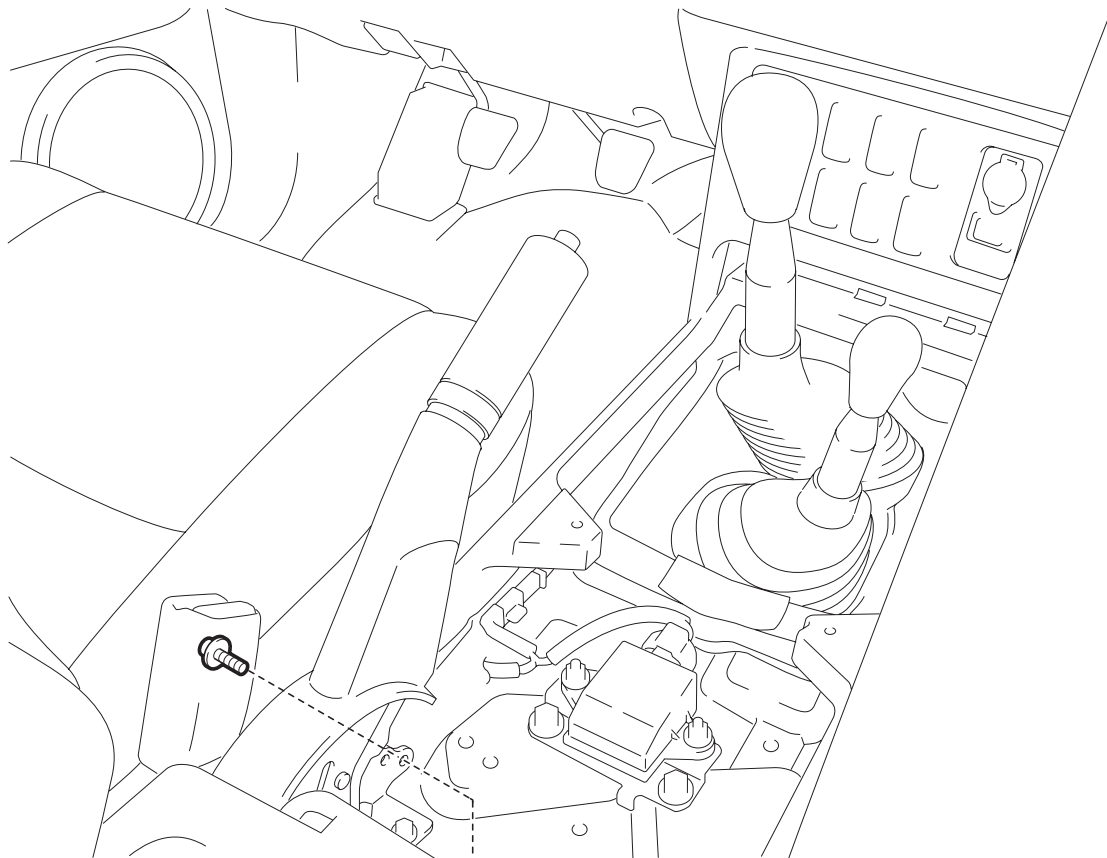

PARKING BRAKE SWITCH

COMPONENTS

PB

for Automatic Transmission 2WD:

for Automatic Transmission 4WD:

for Manual Transmission 4WD:

PARKING BRAKE SWITCH CONNECTOR

PARKING BRAKE SWITCH